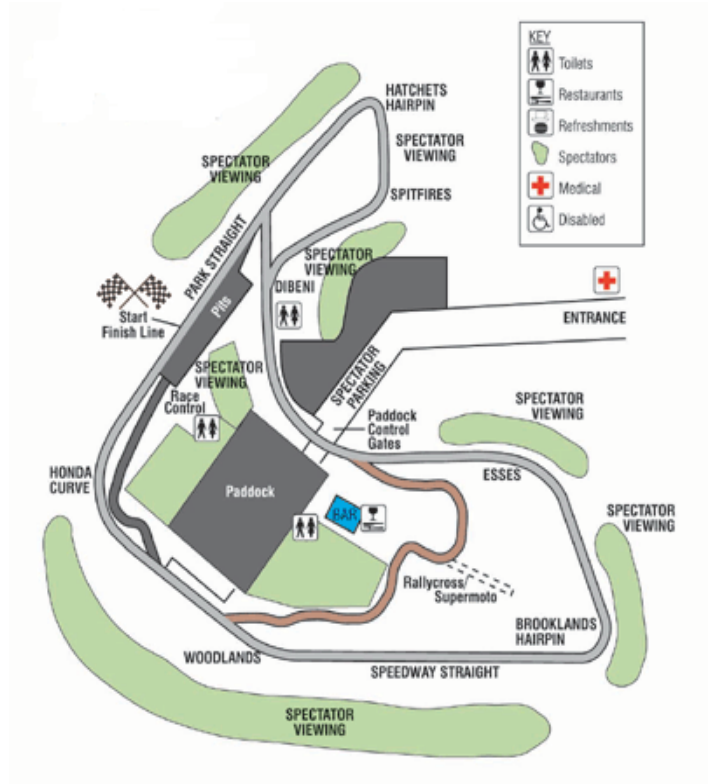

THE CRMC SOUTH WALES CLASSIC

When 4th & 5th May 2019

Where Welsh Motorsport Centre Pembrey

Pembrey is a fantastic circuit to race at and great for spectators who can see large sections of the circuit from most spectating areas

How to get there

Leave the M4 at junction 48 and follow the signs for Llanelli. Then take the A484. Pembrey is on the A484 just past Burry Port. The circuit is 10 miles from the M4 and signed with the chequered flag symbol on the brown tourist signs.

What's On

- Second round of the ACU Classic 500cc Championship (Sunday)
- Second round of the ACU Post Classic Championship (Sunday)
- Second rounds of the CRMC Club Championships
- Over 40 races and parades over the weekend

What's Racing Classic Racing Solos and Sidecars from the 1960's 70's & 80's

Start Time Saturday: Practice 9.00am, first race 12.45pm

Sunday: First race 9.15am

Spectator Admission Tickets Advance ticket prices:

- Adult weekend pass - £26, including Camping
- Adult Saturday pass - £12,
- Adult Sunday pass - £12,
- Accompanied children 14yrs and under free